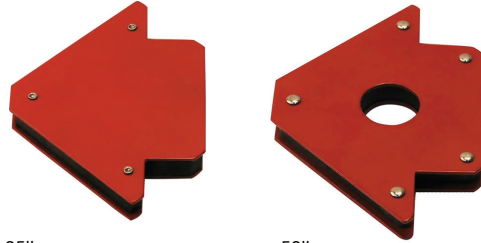

October - December 2024 Specials

0 Ring Hook & Scribe Set 2pc

HOOP-T70714

\$19.95
+GST

Arrow Magnetic Welding Holder

25lb
MAGW-T21130

\$9.60
+GST

50lb
MAGW-T21131