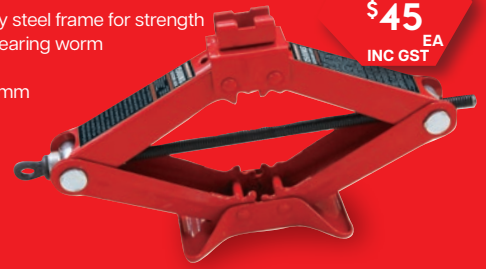

SPECIAL OFFER
\$45
EA
INC GST

2.2Ton / 2000kg Garage Jack & Axle Stand Combo

- Garage Jack: 140mm to 340mm
- Easy to use, lightweight and portable
- Built in safety valve prevents overloading
- Axle Stands: 275mm to 420mm
- Ratchet design for easy positioning
WTC3322