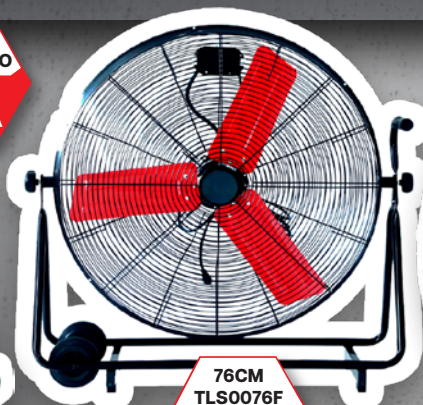

76CM
TLS0076WO
\$320
EA
INC GST

50CM
TLS0050FW
\$99
EA
INC GST

76CM
TLS0076F
\$320
EA
INC GST

106CM
TLS0106
\$735
EA
INC GST

OSCILLATING

76CM
TLS0076PO
\$335
EA
INC GST

FAN STOCK IS SEASONAL

Your local serious tool stockist: